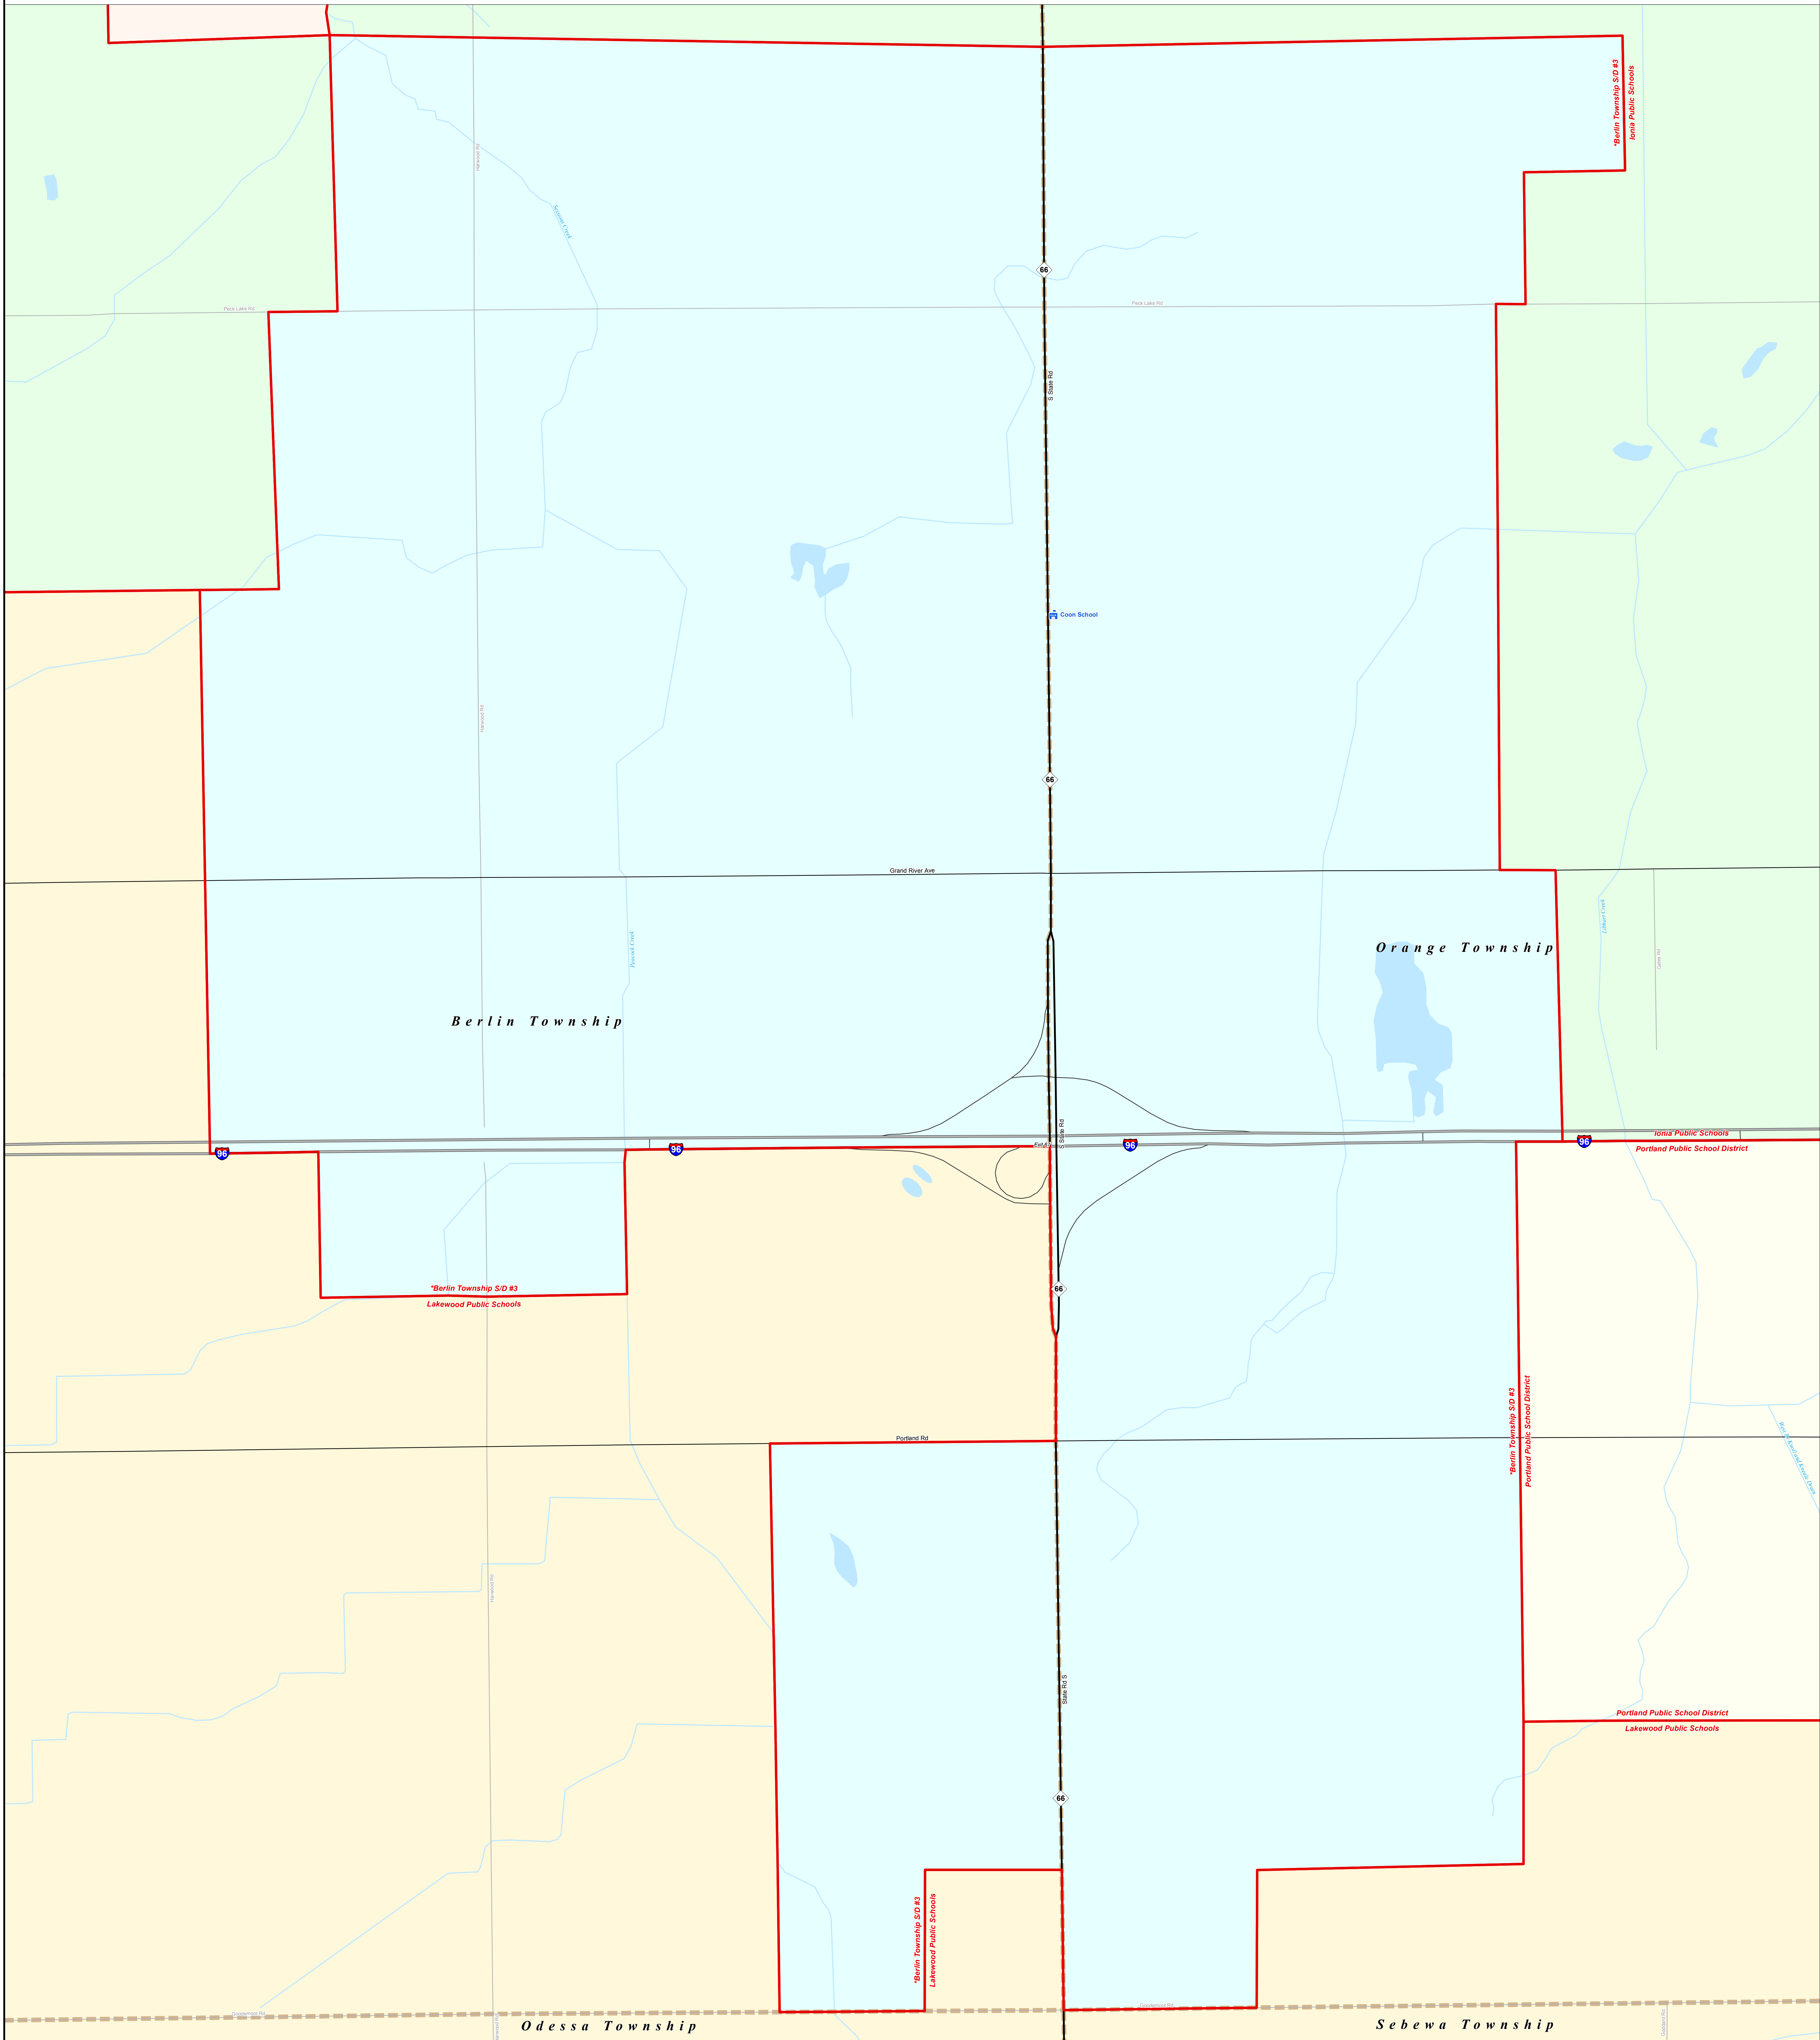

*BERLIN TOWNSHIP S/D #3

Ionia ISD

*Note: Non K-12 School Districts identified with Asterisk (*) in Name

11/14/13

Legend	
School District	Unincorporated Place
County	School
City	Water Feature
Township	Freeway
Village	Highway
Census Designated Place	Primary Road
	Local Road
	Railroad
	River, Stream, or Drain

Source: Michigan Geographic Framework, v13a